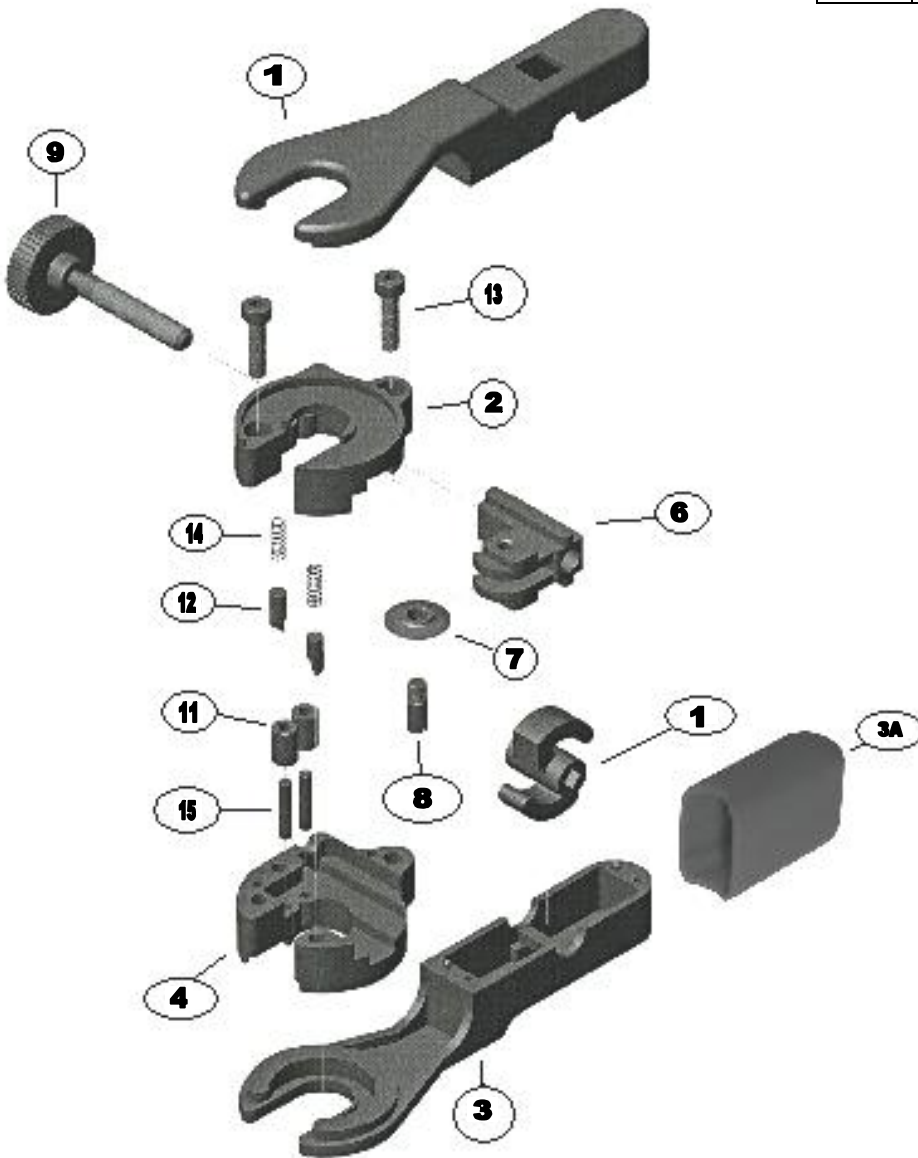

# 3590 Ratch Cut

ITEM #	WHEELER #	PART #	DESCRIPTION
1	279024	RC375-01	Handle
1A	279025	RC375-01A	Latch
2	279026	RC375-02	Right Block
3	279027	RC375-03	Handle
4	279028	RC375-04	Left Block
5	279029	RC375-05	Slider
7	8040	RC375-07	Cutter wheel
8	279030	RC375-08	Wheel screw
9	279031	RC375-09	Transport screw
11	279032	RC375-11	Roller
12	279033	RC375-12	Ratch pin
13	279034	RC375-13	Casting screw
14	279035	RC375-14	Spring
15	279036	RC375-15	Pin

Keep the wheel lubricated.